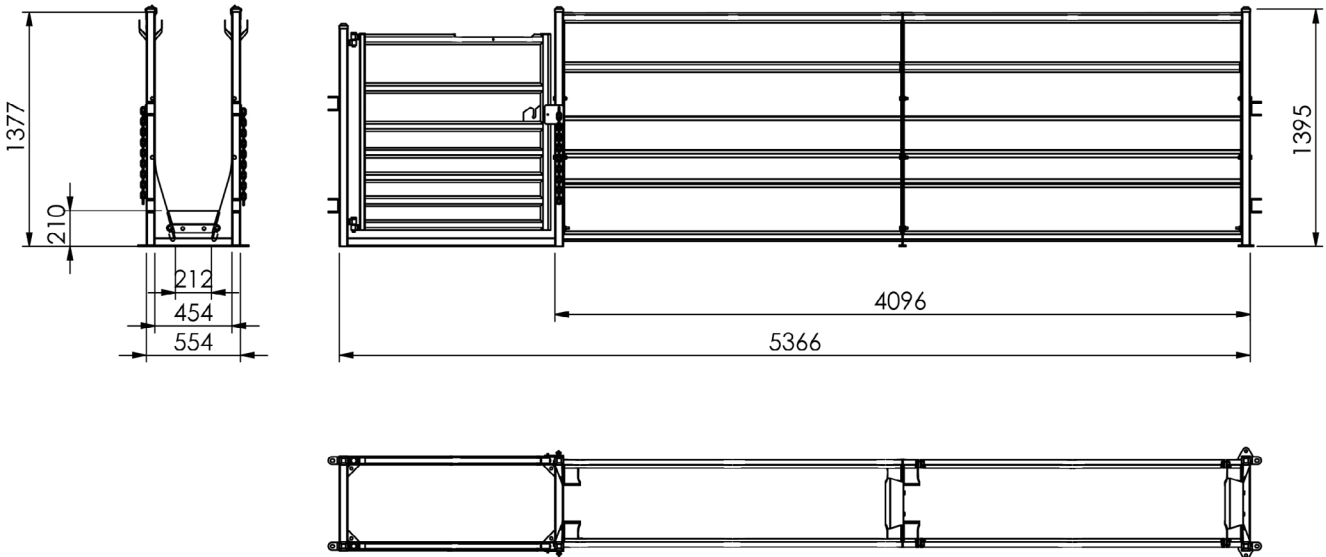

## SPECIFICATION SHEET

### Features

- V-race with 3 way draft module
- Hot dipped galvanised for longevity
- Flat packed for easy relocation and freight
- Permanent or semi-permanent
- Improve sheep flow and stop sheep walking backwards with our anti-backing bars
- Ergonomic draft handles
- Draft gates available separatley
- Long draft gates for ease of drafting