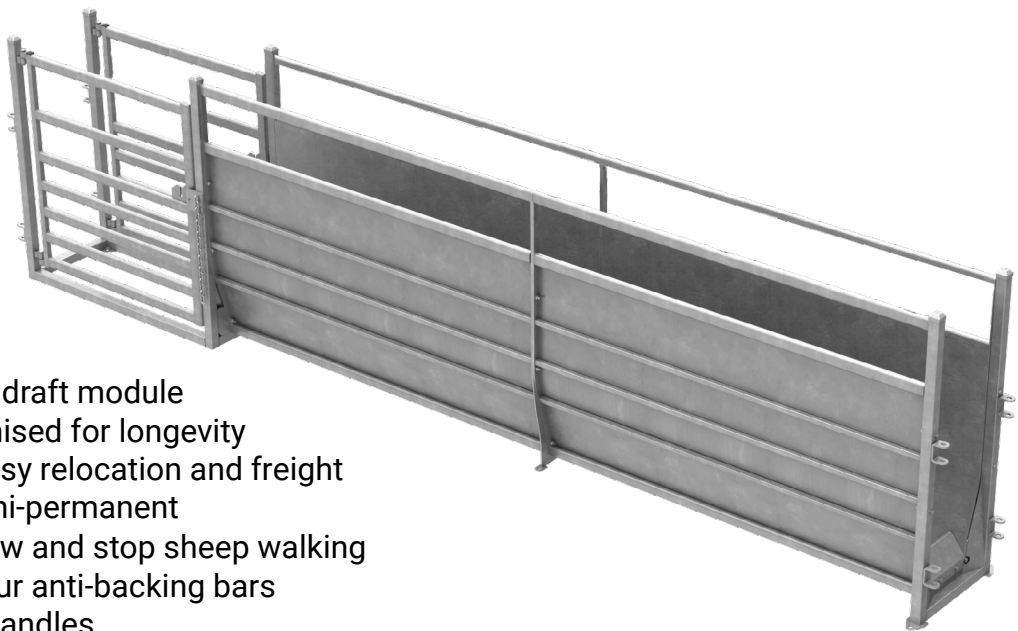

# CLIPEx SHEEP V RACE MODULE

### Features

- V-race with 3 way draft module
- Hot dipped galvanised for longevity
- Flat packed for easy relocation and freight
- Permanent or semi-permanent
- Improve sheep flow and stop sheep walking backwards with our anti-backing bars
- Ergonomic draft handles
- Draft gates available separatley
- Long draft gates for ease of drafting